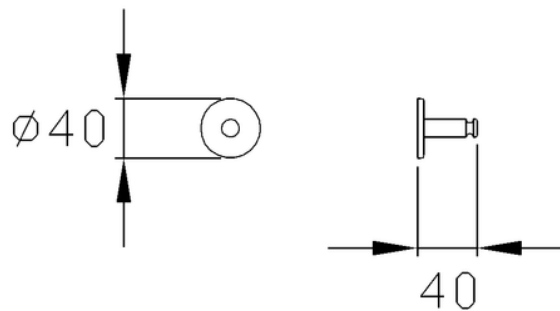

NORMBAU GmbH
Schwarzwaldstraße 15
77871 Renchen/Germany
Telefon +49(0)7843 / 704 - 0
Telefax +49(0)7843 / 704 - 43
www.normbau.de · normbau@allegion.com

ALLEGION